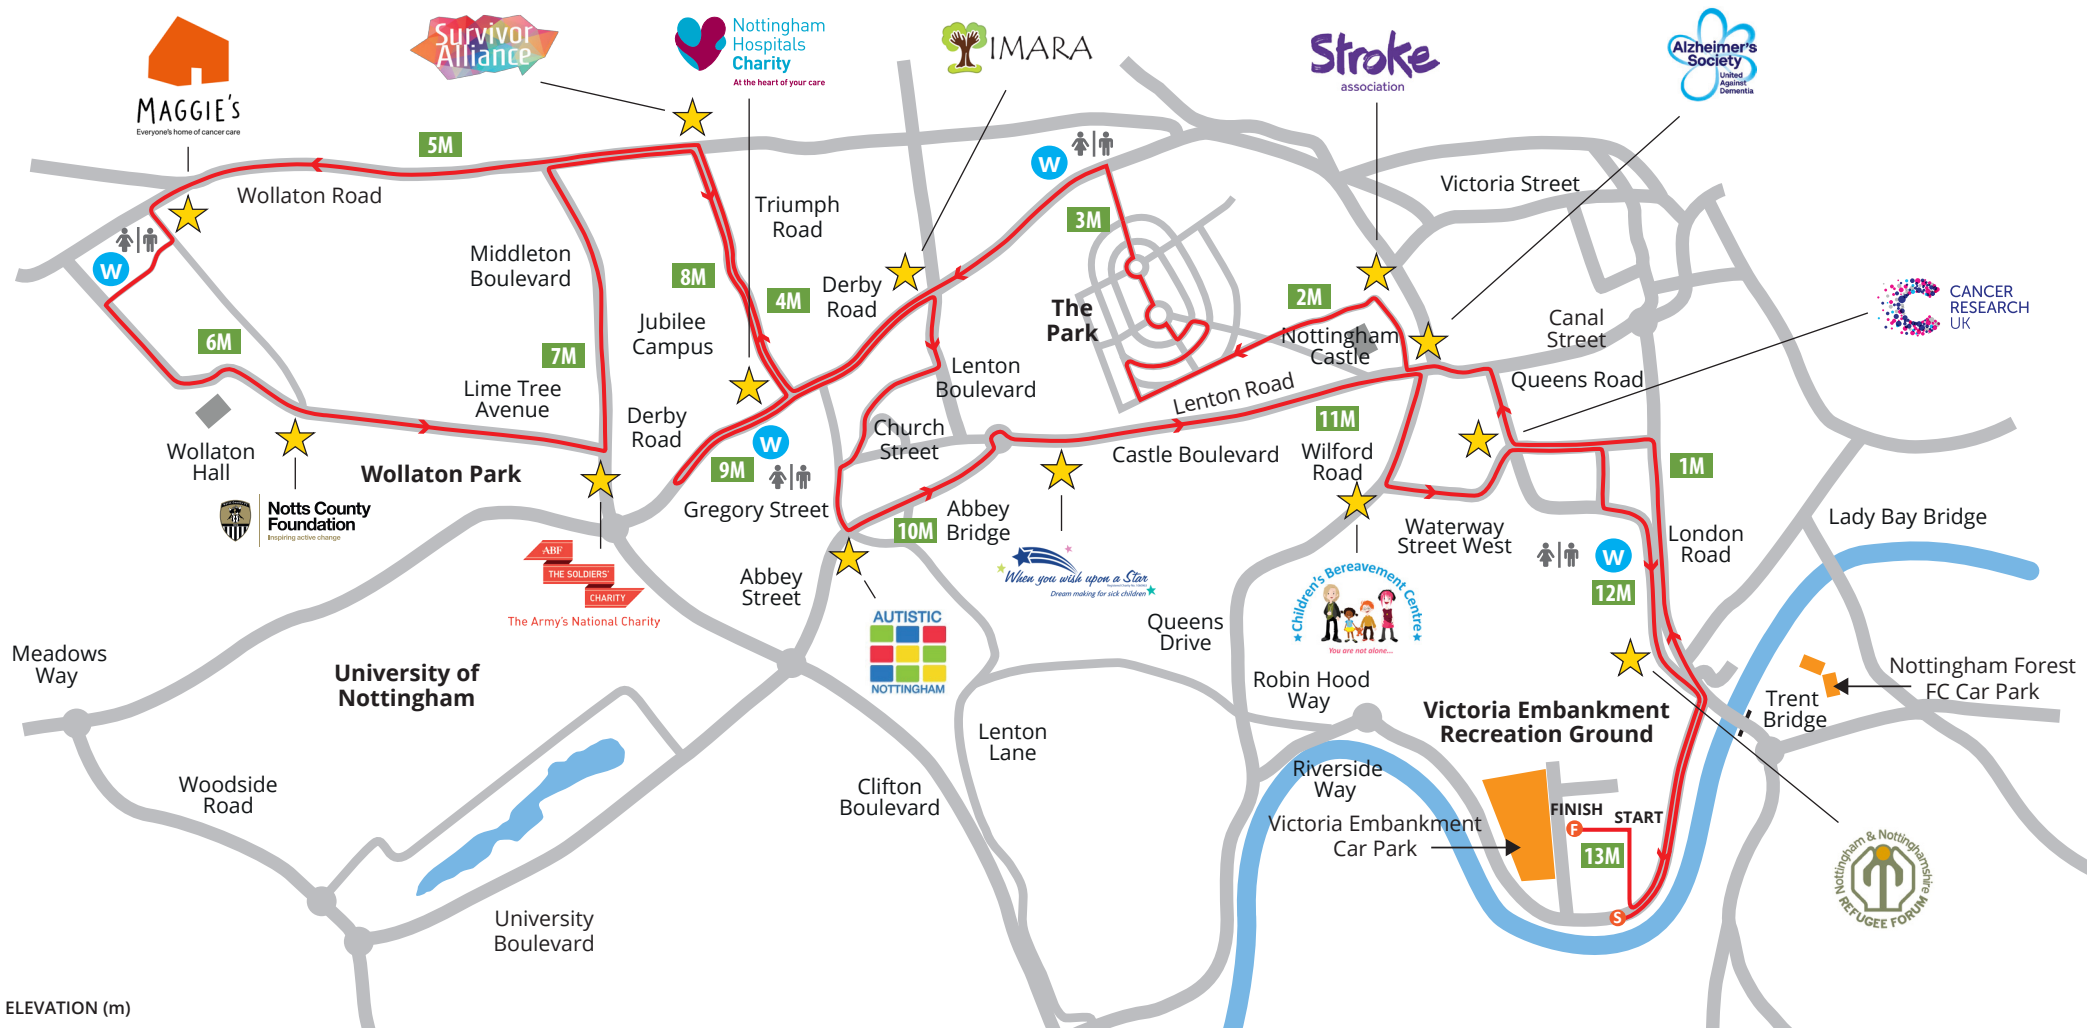

ROBIN HOOD HALF MARATHON ROUTE

Half Marathon Route	Water
Mile Markers	Toilets
Charity Cheering Points	