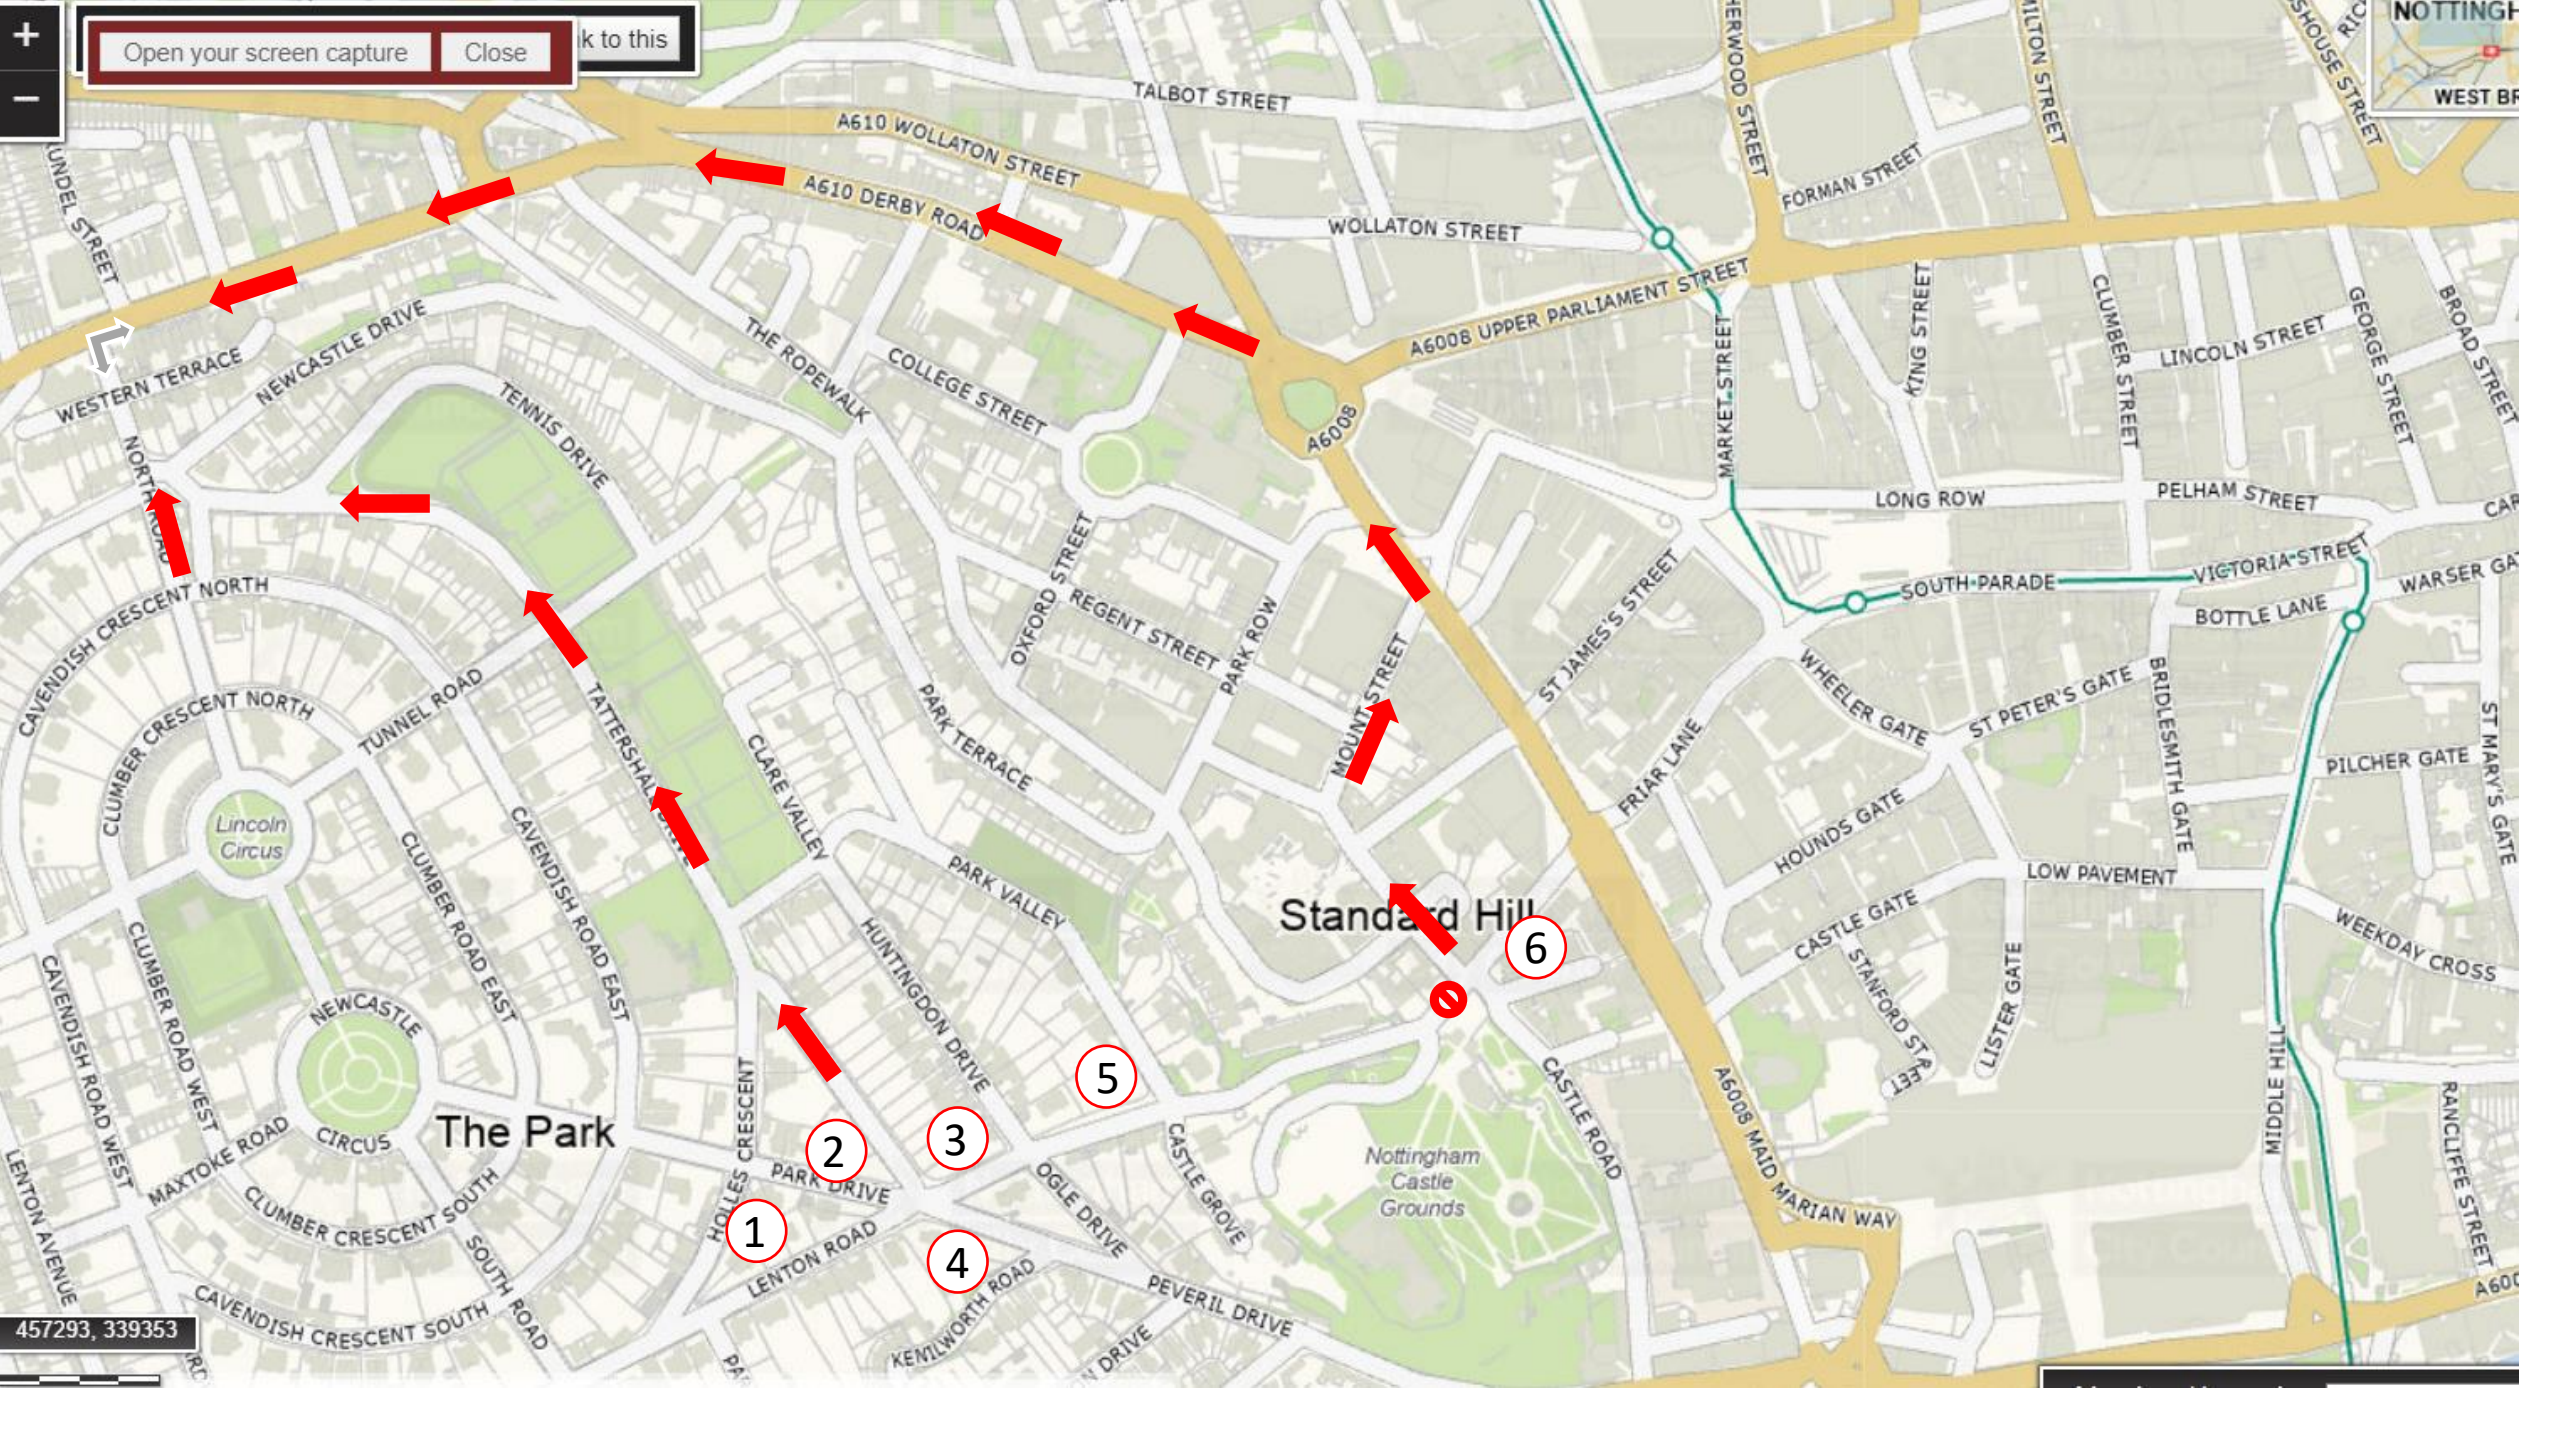

Open your screen capture Close link to this

457293, 339353

Open your screen capture

Close

link to this

NOTTINGHAM
WEST BR

TALBOT STREET

A610 WOLLATON STREET

A610 DERBY ROAD

WOLLATON STREET

A6008 UPPER PARLIAMENT STREET

MARKET STREET

FORMAN STREET

KING STREET

CLUMBER STREET

LINCOLN STREET

A6008

OXFORD STREET

REGENT STREET

PARK ROW

ST JAMES'S STREET

LONG ROW

PELHAM STREET

SOUTH PARADE

PARK ROW

FRIAR LANE

WHEELER GATE

ST PETER'S GATE

BOTTLE LANE

PILCHER GATE

ST MARY'S GATE

CAVENDISH ROAD WEST